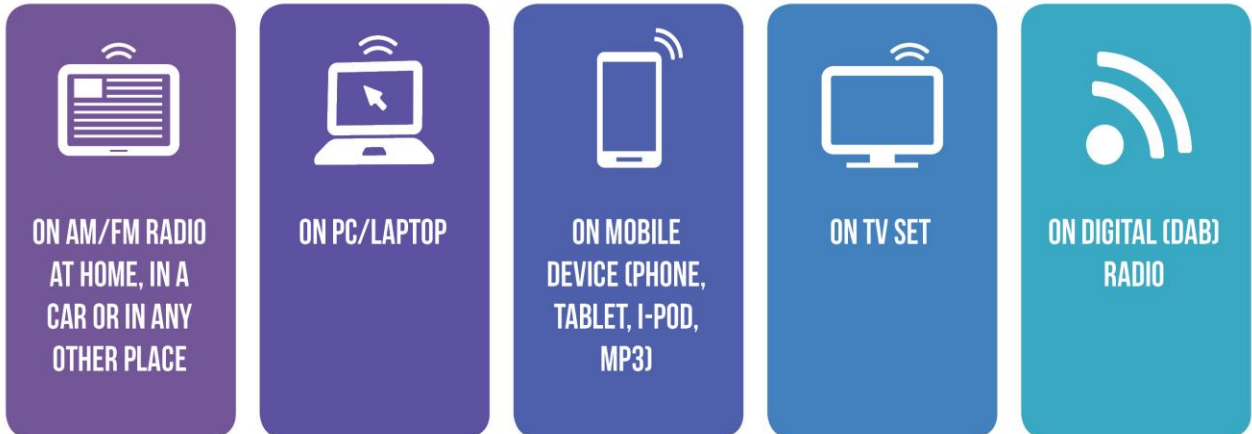

**INTERVIEWER: WHEN ALL LISTENING AT Q.5 IS RECORDED ON GRID ASK:**

**INTERVIEWER: WHEN ALL LISTENING AT Q.5 IS RECORDED ON GRID ASK:**

**Q.6** When you were listening to ..... (mention station) on Saturday, between ..... and ..... (mention time block in which listening occurred), which device did you use to listen?  
**SHOW CARD & READ OUT**

**READ OUT**

- on AM/FM radio - at home, in car or in any other place
- on PC/laptop
- on mobile device – phone, tablet, iPod, MP3 player
- on TV set
- on digital (D.A.B.) radio \*

*\* D.A.B. digital radio is a digital radio technology for broadcasting radio stations. Like FM or AM it is presented as a choice of band on your radio.*