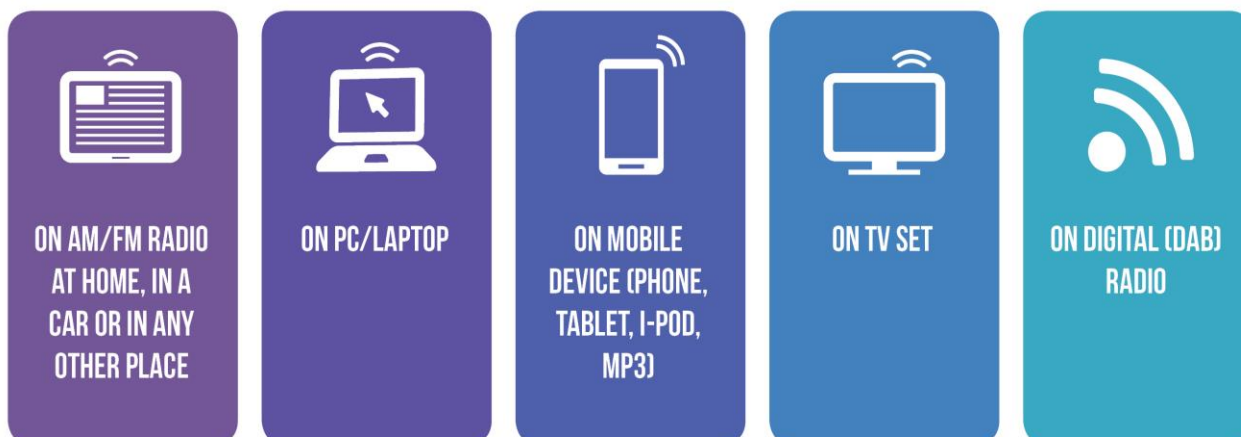

READ OUT

- on AM/FM radio - at home, in car or in any other place
- on PC/laptop
- on mobile device – phone, tablet, iPod, MP3 player
- on TV set
- on digital (D.A.B.) radio *

** D.A.B. digital radio is a digital radio technology for broadcasting radio stations. Like FM or AM it is presented as a choice of band on your radio.*