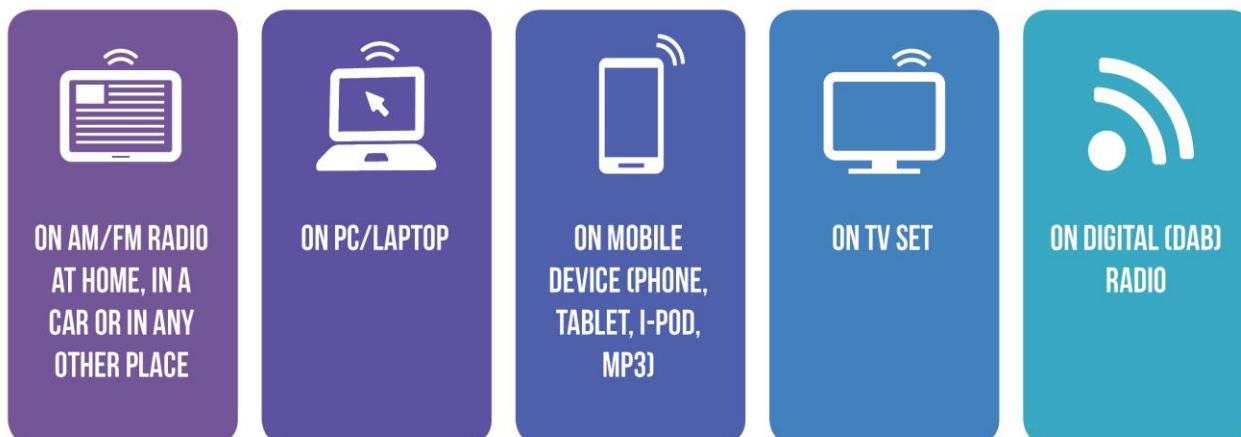

### **READ OUT**

- on AM/FM radio - at home, in car or in any other place
- on PC/laptop
- on mobile device – phone, tablet, iPod, MP3 player
- on TV set
- on digital (D.A.B.) radio \*

\* D.A.B. digital radio is a digital radio technology for broadcasting radio stations. Like FM or AM it is presented as a choice of band on your radio.