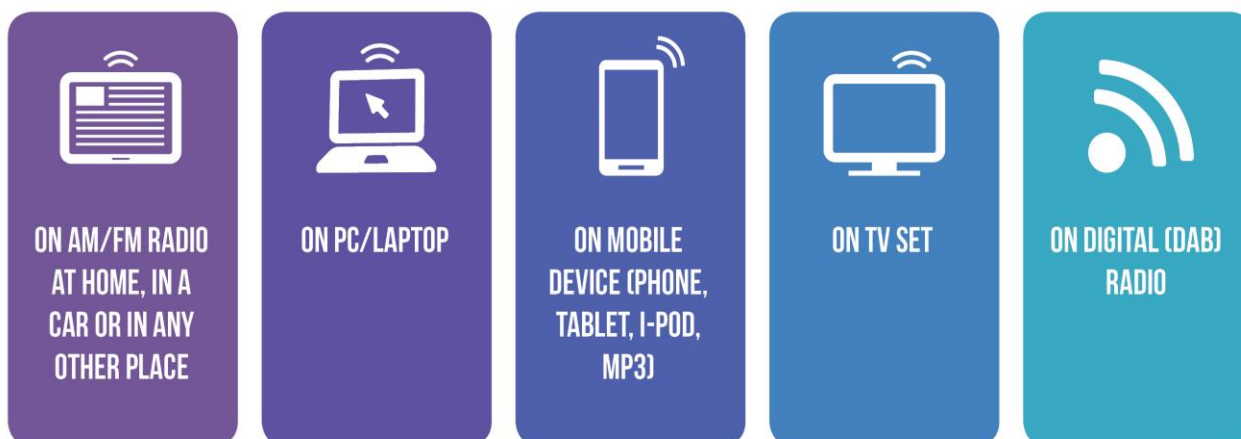

READ OUT

- on AM/FM radio - at home, in car or in any other place
- on PC/laptop
- on mobile device – phone, tablet, iPod, MP3 player
- on TV set
- on digital (D.A.B.) radio *

* *D.A.B. digital radio is a digital radio technology for broadcasting radio stations. Like FM or AM it is presented as a choice of band on your radio.*