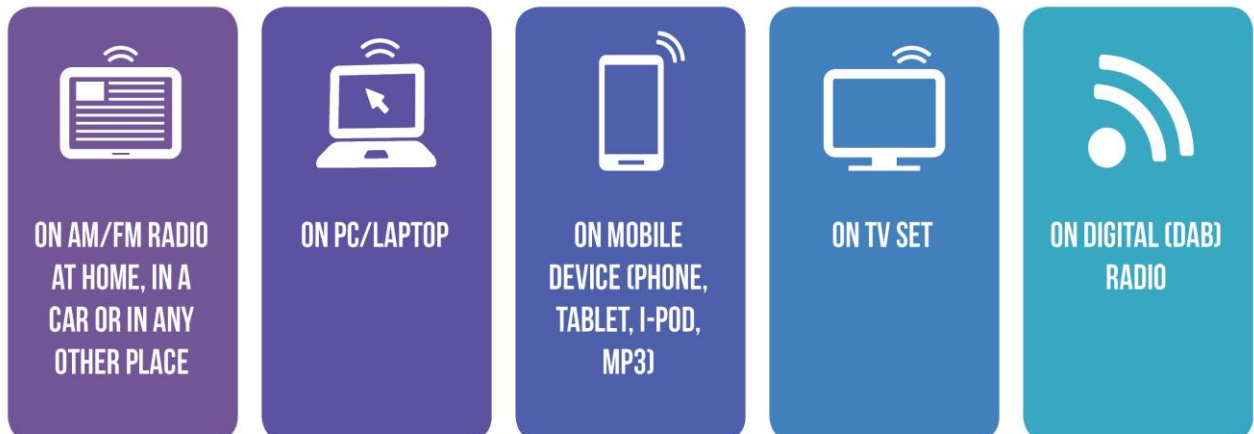

INTERVIEWER: WHEN ALL LISTENING AT Q.5 IS RECORDED ON GRID ASK:

Q.6 When you were listening to (mention station) on Saturday, between and (mention time block in which listening occurred), which device did you use to listen?
SHOW CARD & READ OUT

Q.6 When you were listening to (mention station) on Sunday, between and (mention time block in which listening occurred), which device did you use to listen?
SHOW CARD & READ OUT

READ OUT

- on AM/FM radio - at home, in car or in any other place
- on PC/laptop
- on mobile device – phone, tablet, iPod, MP3 player
- on TV set
- on digital (D.A.B.) radio *

* *D.A.B. digital radio is a digital radio technology for broadcasting radio stations. Like FM or AM it is presented as a choice of band on your radio.*

**RECORD LISTENING DEVICE ON GRID.
REPEAT FOR ALL TIME BLOCKS WHERE LISTENING HAS OCCURED
(BEGIN AT THE EARLIEST TIME AND WORK THROUGH THE DAY)**