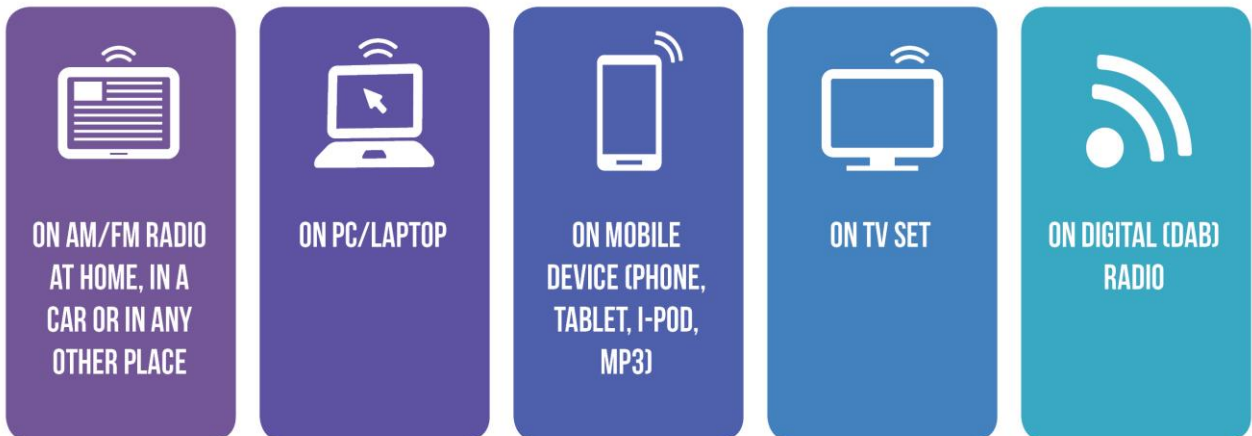

INTERVIEWER: WHEN ALL LISTENING AT Q.5 IS RECORDED ON GRID ASK:

Q.6 When you were listening to (mention station) on Saturday, between and (mention time block in which listening occurred), which device did you use to listen?
SHOW CARD & READ OUT

Q.6 When you were listening to (mention station) on Sunday, between and (mention time block in which listening occurred), which device did you use to listen?
SHOW CARD & READ OUT

READ OUT

- on AM/FM radio - at home, in car or in any other place
- on PC/laptop
- on mobile device – phone, tablet, iPod, MP3 player
- on TV set
- on digital (D.A.B.) radio *

** D.A.B. digital radio is a digital radio technology for broadcasting radio stations. Like FM or AM it is presented as a choice of band on your radio.*

RECORD LISTENING DEVICE ON GRID. REPEAT FOR ALL TIME BLOCKS WHERE LISTENING HAS OCCURED (BEGIN AT THE EARLIEST TIME AND WORK THROUGH THE DAY)