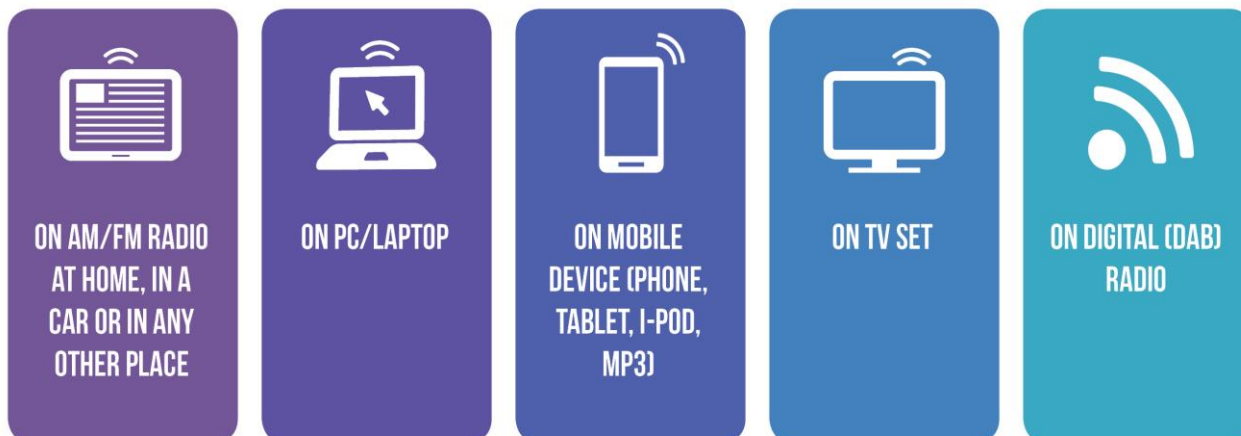

### **READ OUT**

- on AM/FM radio - at home, in car or in any other place
- on PC/laptop
- on mobile device – phone, tablet, iPod, MP3 player
- on TV set
- on digital (D.A.B.) radio \*

\* *D.A.B. digital radio is a digital radio technology for broadcasting radio stations. Like FM or AM it is presented as a choice of band on your radio.*